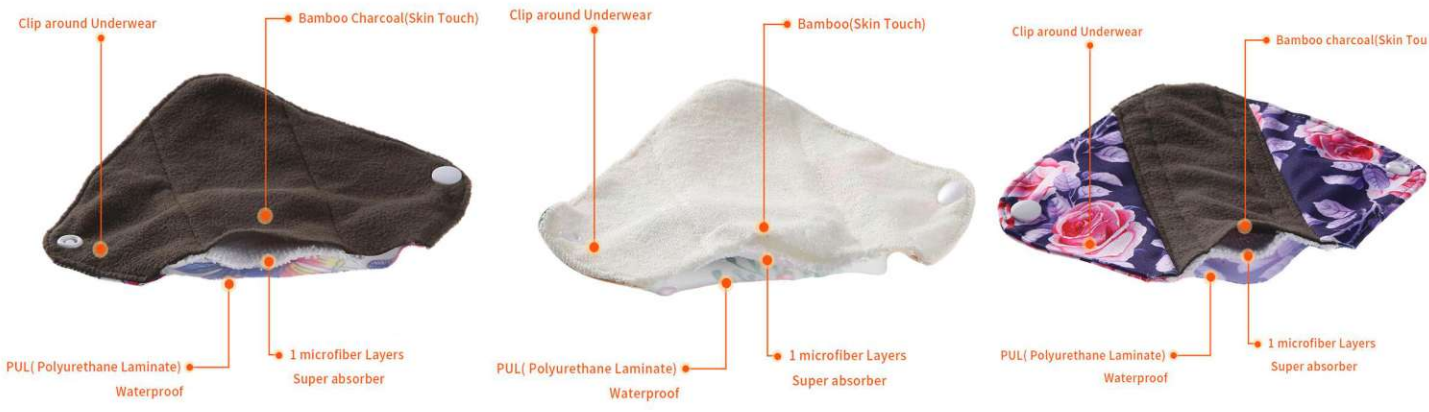

RST-4201
Size: 20.5X18.5cm
other customized sizes.