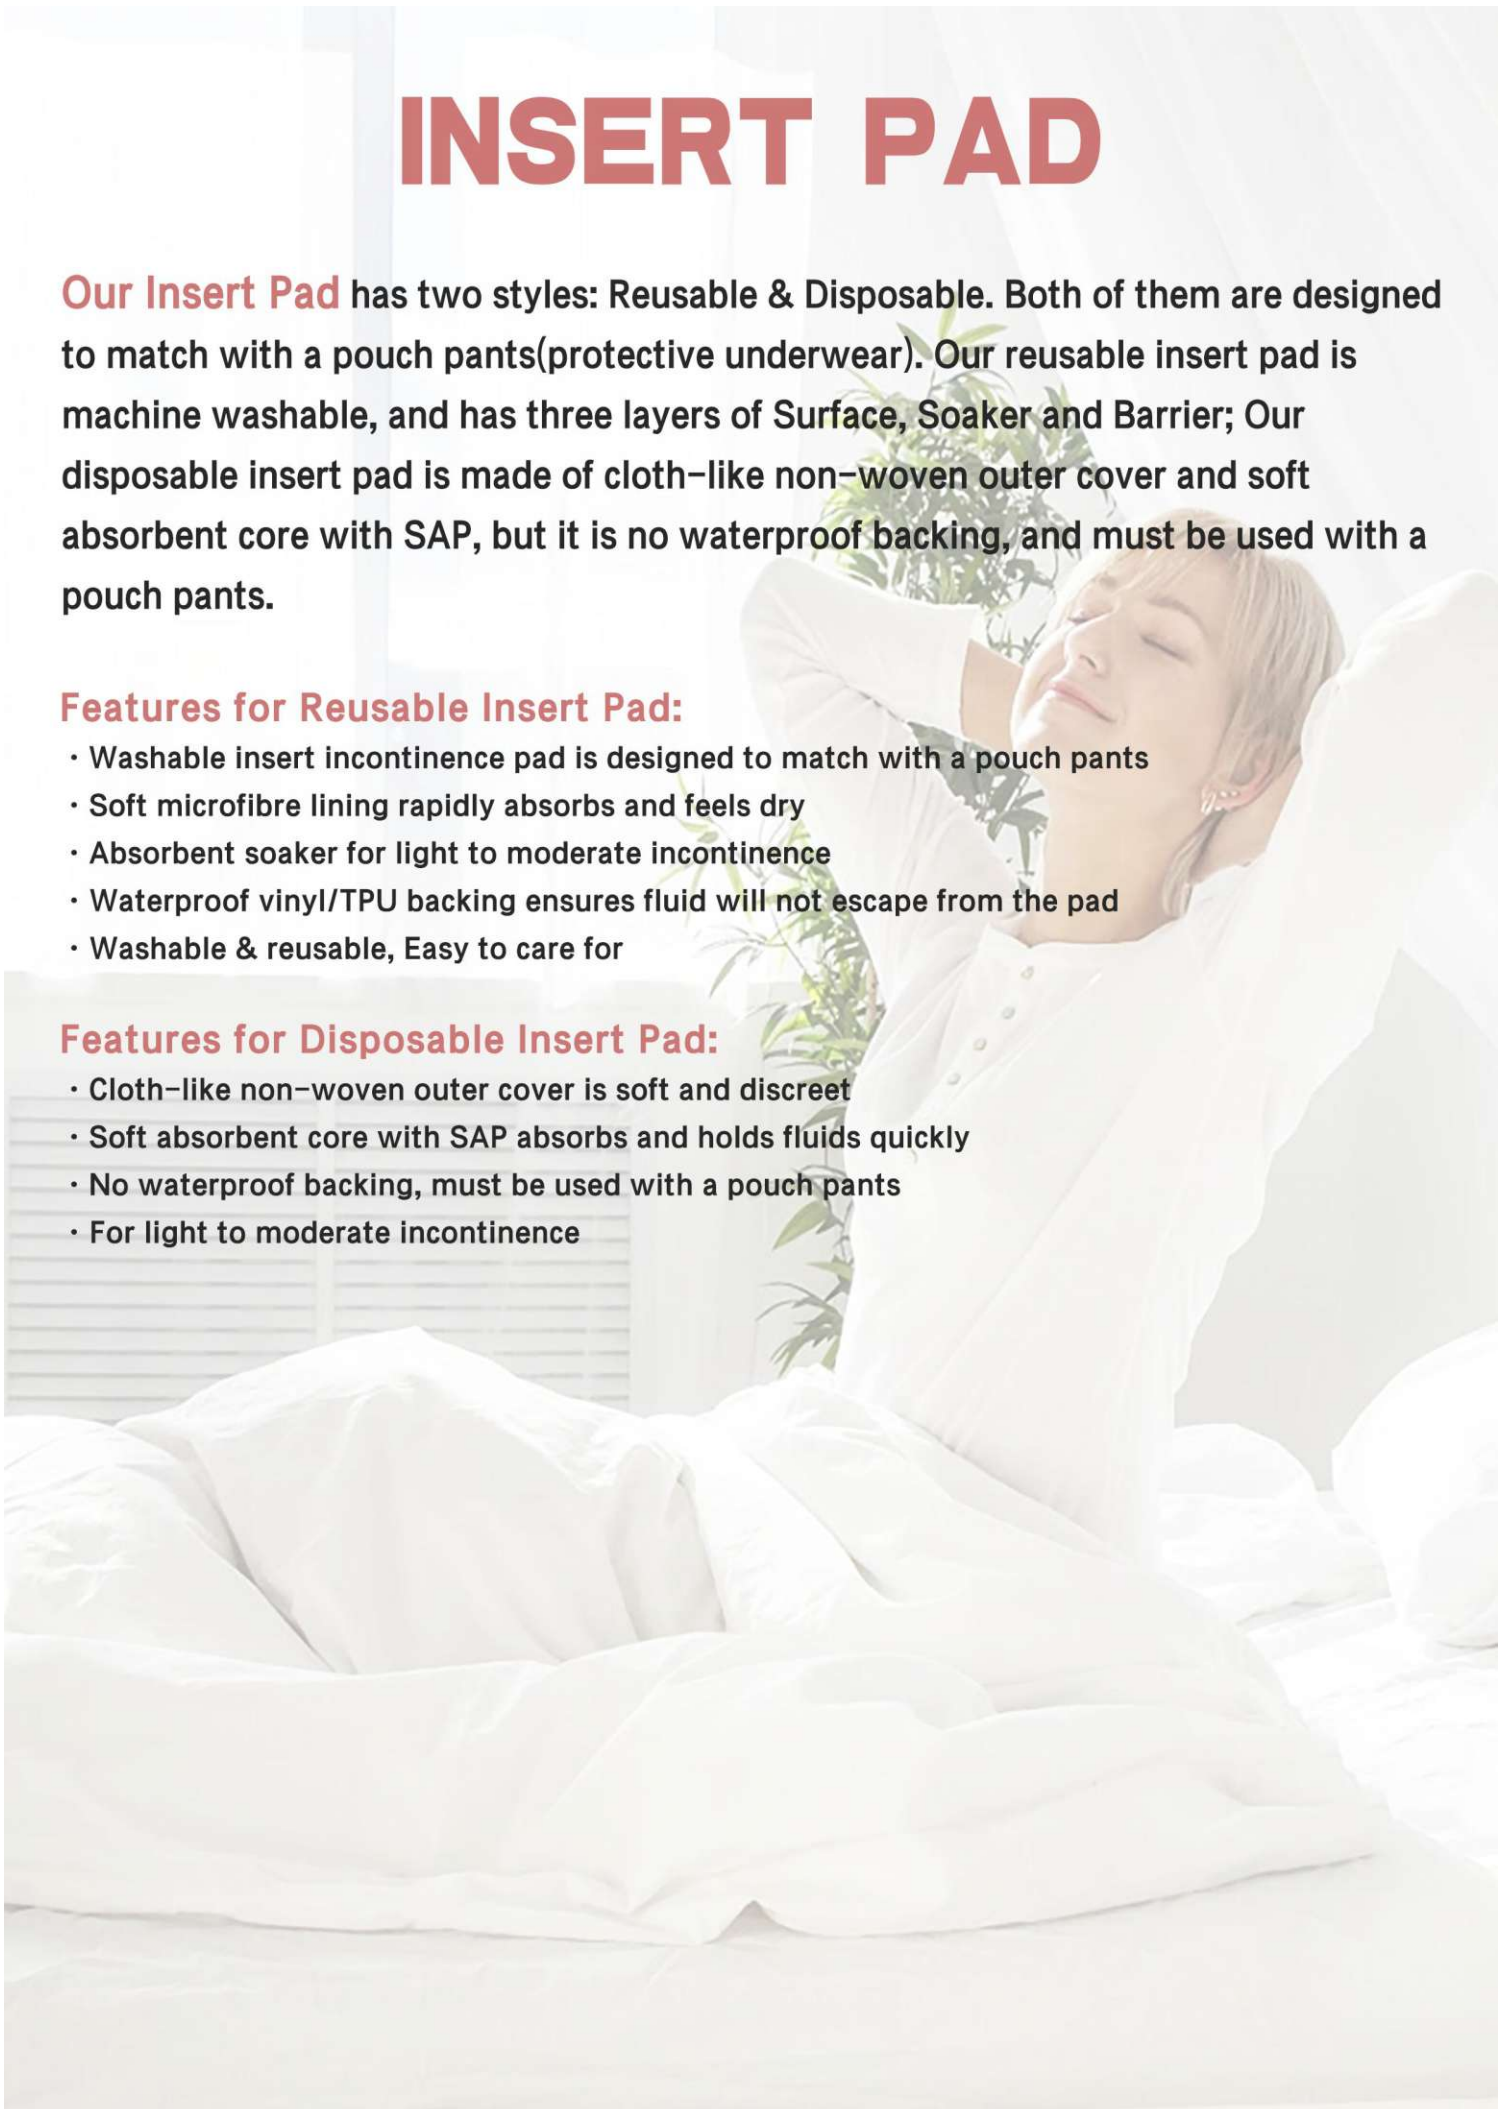

INSERT PAD

Our Insert Pad has two styles: Reusable & Disposable. Both of them are designed to match with a pouch pants(protective underwear). Our reusable insert pad is machine washable, and has three layers of Surface, Soaker and Barrier; Our disposable insert pad is made of cloth-like non-woven outer cover and soft absorbent core with SAP, but it is no waterproof backing, and must be used with a pouch pants.

Features for Reusable Insert Pad:

- Washable insert incontinence pad is designed to match with a pouch pants
- Soft microfibre lining rapidly absorbs and feels dry
- Absorbent soaker for light to moderate incontinence
- Waterproof vinyl/TPU backing ensures fluid will not escape from the pad
- Washable & reusable, Easy to care for

Features for Disposable Insert Pad:

- Cloth-like non-woven outer cover is soft and discreet
- Soft absorbent core with SAP absorbs and holds fluids quickly
- No waterproof backing, must be used with a pouch pants
- For light to moderate incontinence